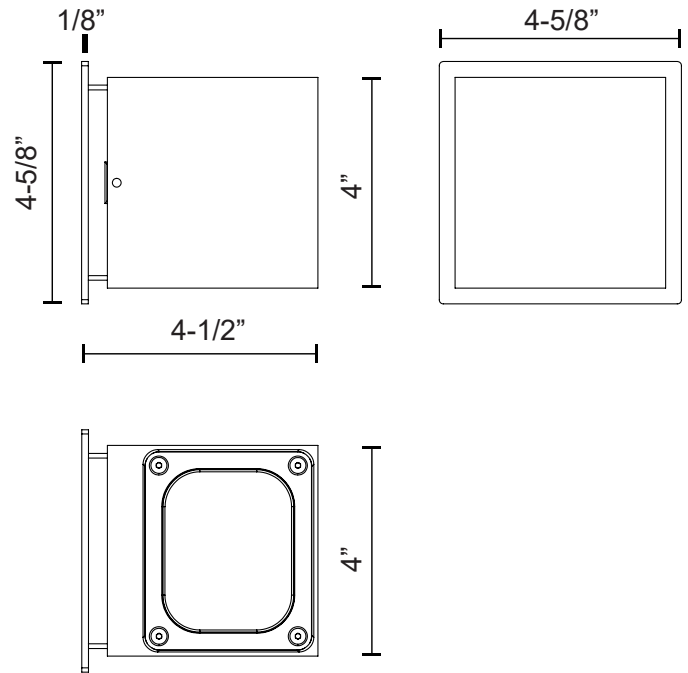

STATO EW33204-UNV

WALL

PROJECT

EW33204-WH-UNV
White

EW33204-GH-UNV
Graphite

EW33204-BK-UNV
Black

SPECIFICATION DETAILS

Fixture Dimensions	W4" x H4" E4-1/2"
Light Source	LED with DC Driver
Wattage	15W
Total Lumens	1575lm
Delivered Lumens	BK-840lm
Voltage	120-277V
Color Temperature	3000K
CRI (Ra)	80CRI
Optional Color Temps	2700K - 5000K Available, Minimum Order Quantities Apply
LED Rated Life	50,000 hours
Dimming	100% - 10%, TRIAC or ELV Dimmer (Not Included)
Diffuser Details	Parabolic Aluminum Reflector
Glass Details	Clear Glass
Location	Wet, IP65
Illumination Direction	Up and Down
Mounting Style	All Orientation; Wall;
Canopy Dimensions	W4-5/8" x H4-5/8" x E1/8"

* For custom options, consult factory for details.

* For warranty information, please visit www.kuzcolighting.com/warranty

DESCRIPTION

Architectural exterior wall sconce, die-cast cubic aluminum body with clear tempered glass cover and multi-faceted aluminum reflector maximizes light output.